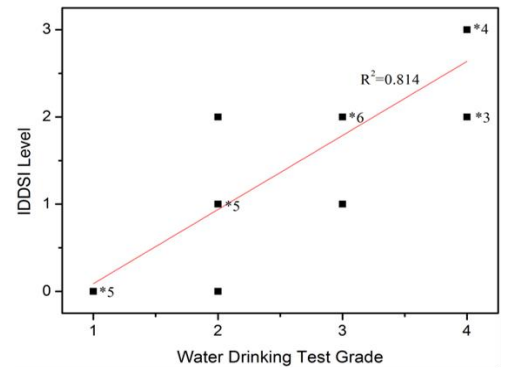

### IDDSI

与

Figure 1: Coughing number when swallowing

Figure 2 A plot of the IDDSI texture level against the swallowing capability as assessed by the Water Drinking Test. The number next to asterisked points represents the numbers of subjects at that same point.