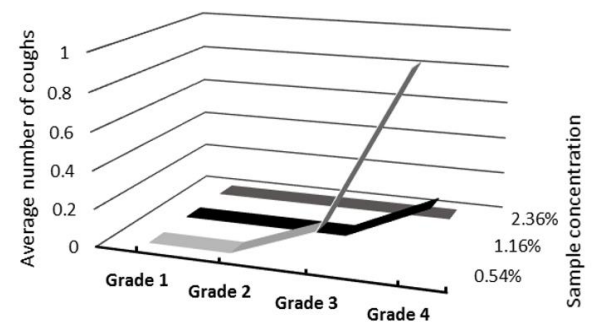

### IDDSI

与

Figure 1: Coughing number when swallowing

Figure 2 A plot of the IDDSI texture level against the swallowing capability as assessed by the Water Drinking Test. The number next to asterisked points represents the numbers of subjects at that same point.